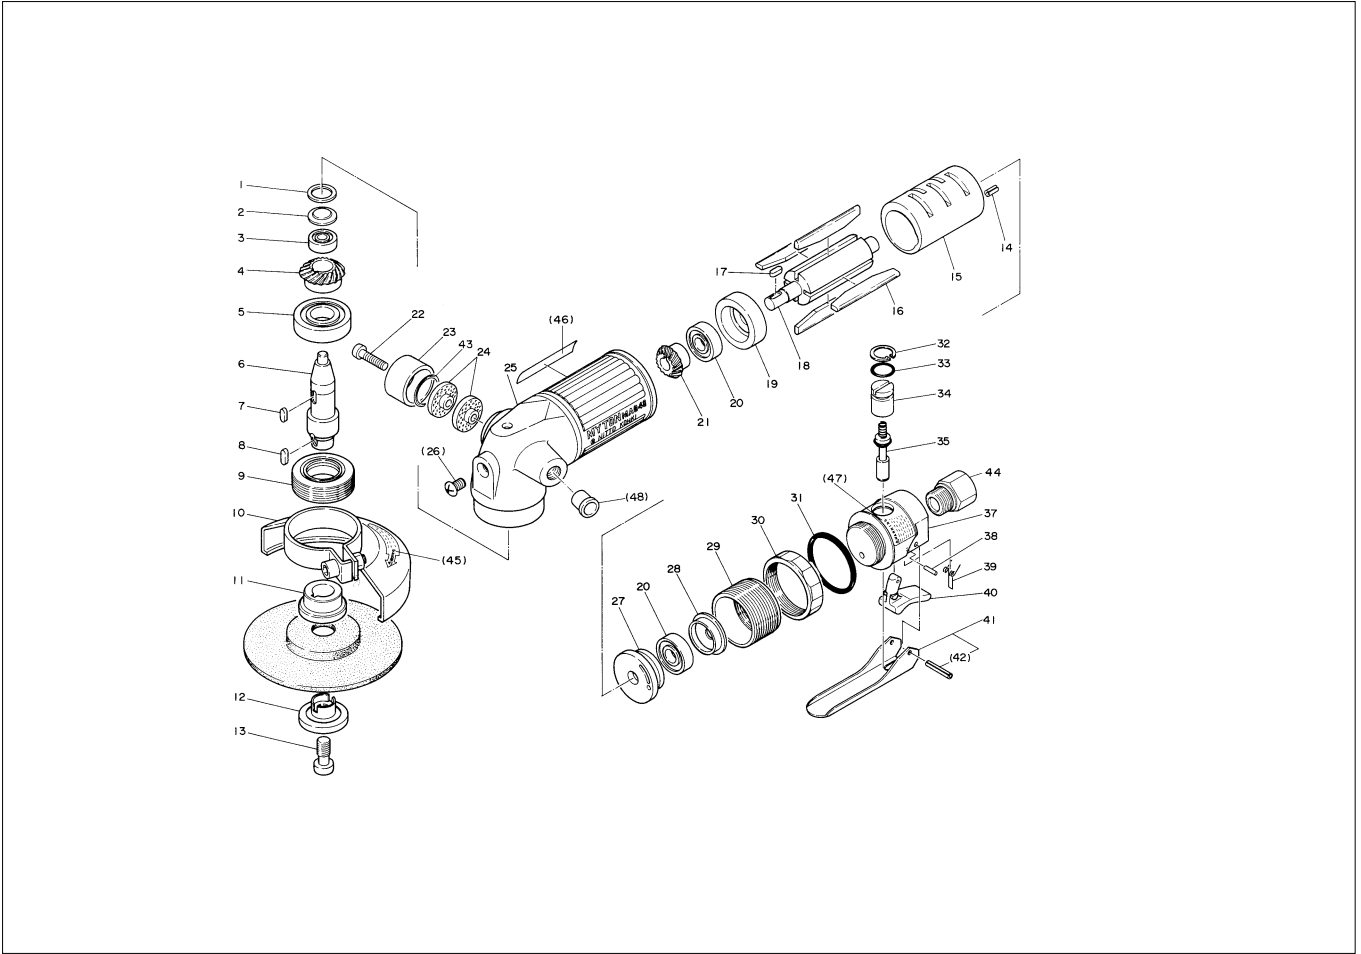

MYTON MAG-40 ASSEMBLY AND PARTS LIST

The part numbers with () are included in the Ass'y parts written above them.

| No. | Part No. | Part Name | Q'ty | Price |
|-----|-----------|--|-------|-------|
| 1 | TP10826 | Packing | 1 | |
| 2 | TP10100 | Bearing Cover | 1 | |
| 3 | TP03933 | Ball Bearing 606ZZ | 1 | |
| 4 | TP14036 | Gear | 1 | |
| 5 | TP01609 | Ball Bearing 6202ZZ | 1 | |
| 6 | TP14035 | Spindle | 1 | |
| 7 | TP00502 | Parallel key Both Ends Round 4 x 4 x 9.5 | 1 | |
| 8 | TP09933 | Parallel key Both Ends Round 4 x 4 x 12 | 1 | |
| 9 | TA98634 | Bearing Set Screw Ass'y | 1 set | |
| 10 | TB01677 | Wheel Guard Ass'y | 1 set | |
| 45 | (TQ02357) | Label Warning for Wheel Guard | 1 | |
| 11 | TQ00774 | Driving Flange | 1 | |
| 12 | TQ00775 | Outer Flange 16 | 1 | |
| 13 | TP09932 | Wheel Lock Bolt | 1 | |
| 14 | TP04061 | Spring Pin 3 x 6 | 1 | |
| 15 | TP14031 | Cylinder | 1 | |
| 16 | TA9A294 | Blade Ass'y (4 pcs.) | 1 set | |
| 17 | TP10130 | Parallel key Both Ends Round 3 x 3 x 10 | 1 | |
| 18 | TP14033 | Rotor | 1 | |
| 19 | TP14034 | End Plate B | 1 | |
| 20 | TP10133 | Ball Bearing 609ZZ | 2 | |
| 21 | TP14030 | Pinion | 1 | |
| 22 | LP08450 | Pan Head Screw 5 x 25 | 1 | |
| 23 | TP14041 | Exhaust cover | 1 | |
| 24 | TP14040 | Silencer Plate | 2 | |
| 25 | TB01684 | Housing Ass'y | 1 set | |
| 46 | (TQ02207) | Label Warning CE Mark | 1 | |