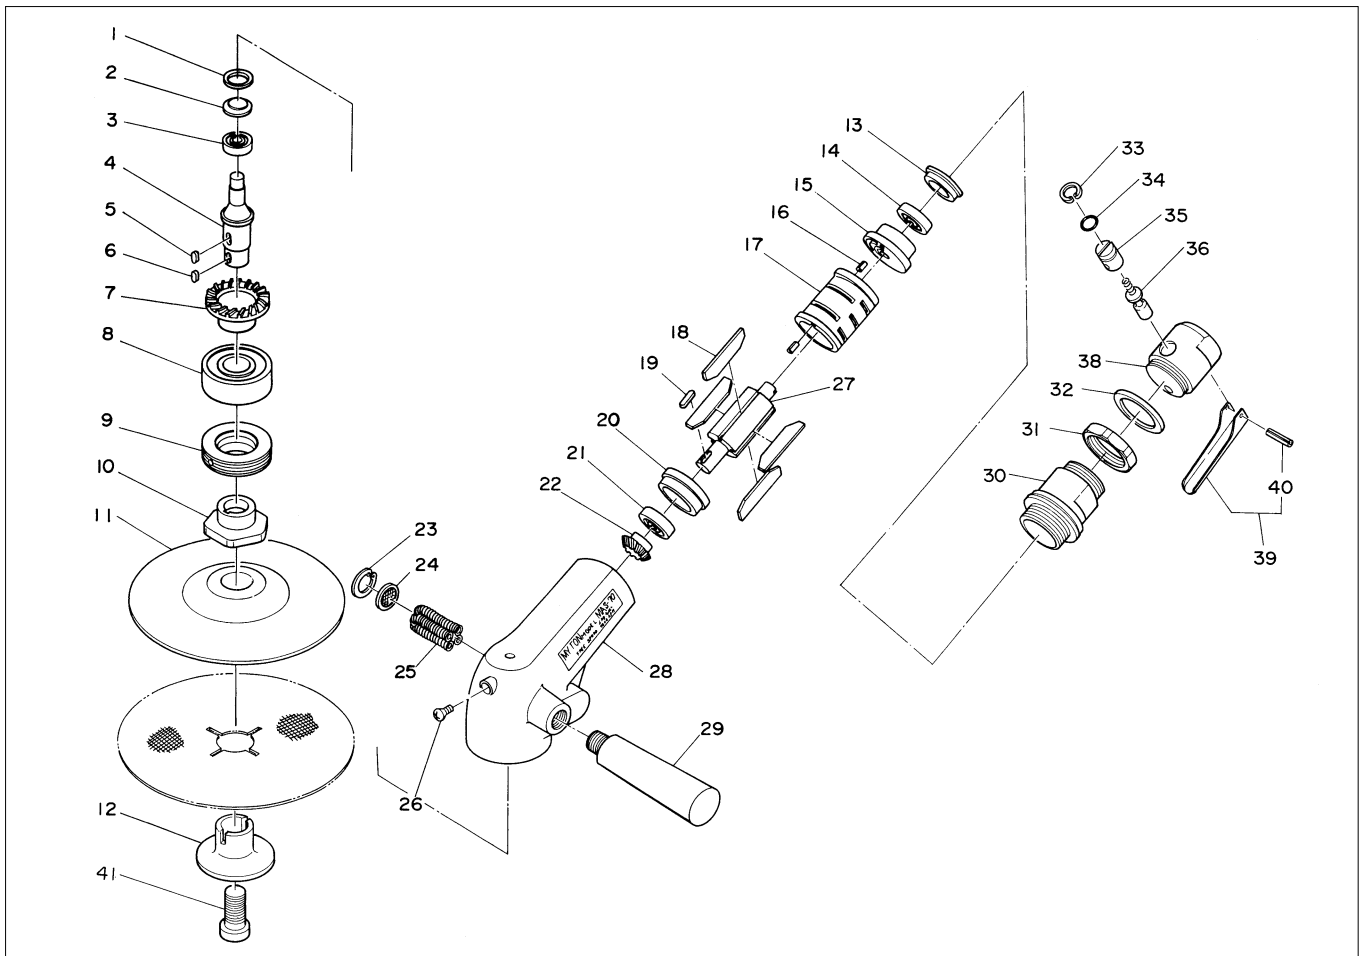

MYTON MAS-70 ASSEMBLY AND PARTS LIST

The part numbers with () are included in the Ass'y parts written above them.

No.	Part No.	Part Name	Q'ty	Price
1	TP11687	Packing	1	
2	TP11685	Bearing Cover	1	
3	TP00468	Ball Bearing 608ZZ	1	
4	TP11708	Spindle	1	
5	TP00502	Sunk Key 4 x 4 x 9.5	1	
6	TP09933	Sunk Key 4 x 4 x 12	1	
7	TP11788	Gear	1	
8	TP11707	Ball Bearing 6304ZZ	1	
9	TA97016	Bearing Set Screw Ass'y	1 set	
10	TP11686	Lock Plate	1	
11	TP03856	7" Sanding Disk Pat	1	
12	TQ00383	Disk Lock	1	
13	TP11787	Cap	1	
14	TP06242	Ball Bearing 629ZZ	1	
15	TP11774	End Plate A	1	
16	TP04061	Spring Pin 3 x 6	2	
17	TP11775	Cylinder	1	
18	TA9A291	Blade Ass'y (4 pcs./set)	1 set	
19	TP10130	Sunk Key 3 x 3 x 10	1	
20	TP11778	End Plate B	1	
21	TP11779	Ball Bearing 629DD	1	
22	TP11773	Pinion	1	
23	TP10127	Retaining Ring C-20	1	

No.	Part No.	Part Name	Q'ty	Price
24	TP01658	Filter	1	
25	TA96013	Filter Ass'y	2 sets	
26	TP06715	Cross-recessed Oval Countersunk Head Machine Screw 5 x 8	1	
27	TP11776	Rotor	1	
28	TP11772	Housing	1	
29	TA90586	Subhandle Ass'y	1 set	
30	TP17447	Adaptor	1	
31	TP17452	Lock Ring	1	
32	TP17445	O-Ring S-35.5	1	
33	TP03473	Retaining Ring C-14	1	
34	TP11992	O-Ring KS-9	1	
35	TP04394	Adjust Valve	1	
36	TA96334	Throttle Valve Ass'y	1 set	
38	TP04393	Valve Body	1	
39	TA96253	Throttle Lever Ass'y	1 set	
40	TP01921	Spring Pin 3 x 18	1	
41	TP11688	Hexagon Socket Head Bolt 12 x 25	1	

ACCESSORIES

	TP00864	Reducer M16 x NPT 3/8	1	
	TP01355	Hose Nipple NPT 3/8 x 3/8	1	
	TP11723	Hexagon Wrench Key 10	1	
	TP11724	Single Ended Spanner 41	1	